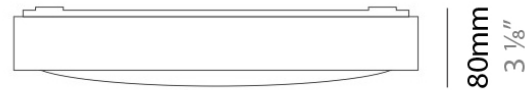

FLAT SURFACE

D12050

PROJECT _____

TYPE _____

NOTES _____

QUANTITY _____

DATE _____

GENERAL

Series: Flat

Division: Design

Mounting Type: Surface

Mounting Location: Ceiling

Subcategory: Ambient

PHYSICAL

Shape: Square

Length (mm): 298

Length (in): 11 3/4

Width (mm): 298

Width (in): 11 3/4

Height (mm): 80

Height (in): 3 1/8

Extension (mm): 80

Extension (in): 3 1/8

Light Distribution: Direct

Weight (kg): 2.26

Weight (lbs): 5

Diffuser: Opal White Satin Acrylic

Fixture Finish: Chrome

Fixture Material: Metal

ELECTRICAL

Number of Lamps: 2

Lamp Type: LED Retrofit / CFL

Bulb Included: Bulb Not Included

Total Output Wattage (W): 26 / 36

Max. Wattage Per Lamp (W): 13 / 18

Lamp Base: 2G11

Driver Included: Yes

Driver Location: Integrated

Driver Type: Ballast - Universal

Input Voltage (V): 120 - 277

Lamp Voltage (V): 120

LED

OPTICAL

RATINGS AND CERTIFICATIONS

Certified By: CSA Certified to UL and CSA Standards

IP rating: IP20

298mm 11 3/4"