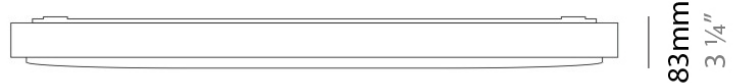

FLAT SURFACE

D12060

PROJECT	_____
TYPE	_____
NOTES	_____
QUANTITY	_____
DATE	_____

GENERAL

Series: Flat
Division: Design
Mounting Type: Surface
Mounting Location: Ceiling
Subcategory: Ambient

PHYSICAL

Shape: Rectangle
Length (mm): 597
Length (in): 23 1/2
Width (mm): 222
Width (in): 8 3/4
Height (mm): 83
Height (in): 3 1/4
Extension (mm): 83
Extension (in): 3 1/4
Light Distribution: Direct
Weight (kg): 2.73
Weight (lbs): 6
Diffuser: Opal White Satin Acrylic
Fixture Finish: WHI
Fixture Material: Aluminum

ELECTRICAL

Number of Lamps: 2
Lamp Type: T5 Fluorescent
Bulb Included: Bulb Not Included
Total Output Wattage (W): 48
Max. Wattage Per Lamp (W): 24
Lamp Base: G5
Dimming: Phase Dimming (120Vac Only)
Driver Included: Yes
Driver Location: Integrated
Driver Type: Ballast - Universal
Input Voltage (V): 120 - 277
Upon Request: (Not included - see components) Integral: Phase dimming / Lutron

LED

OPTICAL

RATINGS AND CERTIFICATIONS

Certified By: CSA Certified to UL and CSA Standards
IP rating: IP20

597mm 23 1/2"